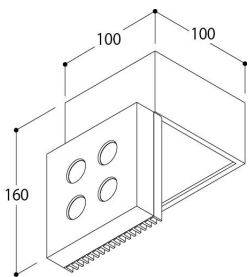

A+

PANDORA 10°

CREE XPG - 7,91W

230V - AC

Light output 832 lumen

Dimmable dimmable L, C

CRI 92

Beam Angle: 10°

Adjustability 90° vert.

Sdcm: 3

1,0kg

IP20

Finish

Textured Black

Textured White

2700K