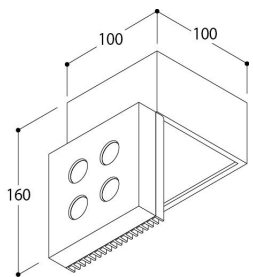

A+

PANDORA 25°

CREE XPG - 7,91W

230V - AC

Light output 832 lumen

Dimmable dimmable L, C

CRI 92

Beam Angle: 25°

Adjustability 90° vert.

Sdcm: 3

1,0kg

IP20

CE

Finish

Textured Black

Textured White