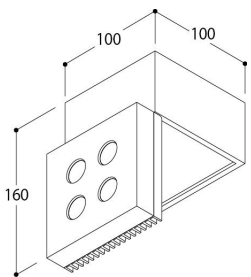

A+

PANDORA 46°

CREE XPG - 7,91W
230V - AC
Light output 832 lumen
Dimmable dimmable L, C
CRI 92
Beam Angle: 46°
Adjustability 90° vert.
Sdcm: 3

1,0kg

IP20

Finish

Textured Black

Textured White