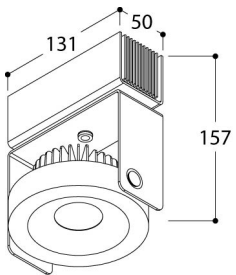

A++

WODAN 1 BEAUFORT² SPOT

Citizen LED - 13W
230V 50-60Hz
Light output 1500 lumen
Dimmable NOT
CRI 82
Beam Angle: 35°
Adjustability 155° - 90°
Sdcm: 3

1,60kg

IP20

Finish

Textured White + Textured Black

Textured Black