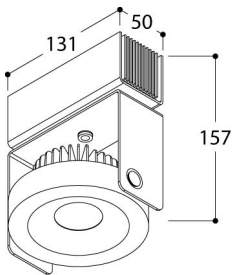

A++

WODAN 1 BEAUFORT² FLOOD

Citizen LED - 13W
230V 50-60Hz
Light output 1500 lumen
Dimmable NOT
CRI 82
Beam Angle: 70°
Adjustability 155° - 90°
Sdcm: 3

1,60kg

IP20

Finish

Textured White + Textured Black

Textured Black