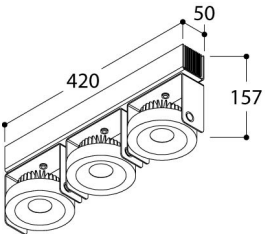

## WODAN 3 BEAUFORT<sup>2</sup> FLOOD

Citizen LED - 3 X 13W  
230V 50-60Hz  
Light output 3 X 1500 lumen  
Dimmable NOT  
CRI 82  
Beam Angle: 70°  
Adjustability 155° - 90°  
Sdcm: 3

5,30kg

IP20

CE

Finish