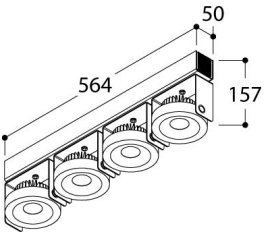

A++

WODAN 4 LINE BEAUFORT² SPOT

Citizen LED - 4 X 13W
230V 50-60Hz
Light output 4 X 1500 lumen
Dimmable NOT
CRI 82
Beam Angle: 35°
Adjustability 155° - 90°
Sdcm: 3

6,90kg

IP20

Finish

Textured White + Textured Black