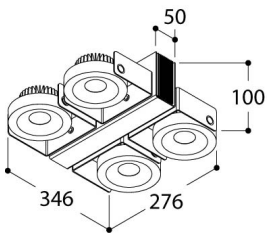

## WODAN 4 SQUARE BEAUFORT<sup>2</sup> SPOT

Citizen LED - 4 X 13W  
230V 50-60Hz  
Light output 4 X 1500 lumen  
Dimmable NOT  
CRI 82  
Beam Angle: 35°  
Adjustability 155° - 90°  
Sdcm: 3

6,90kg

IP20

Finish