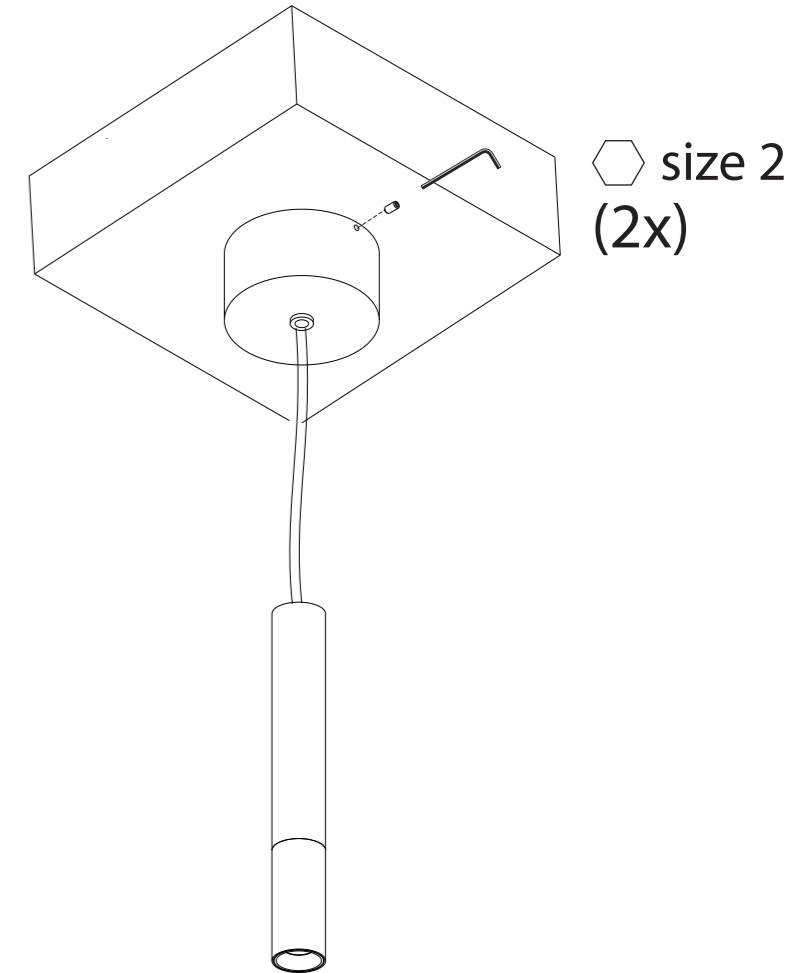

④ Mount luminaire to base

⑤ Switch on mains power supply

* Use transparant shrink tube to protect textile isolation.