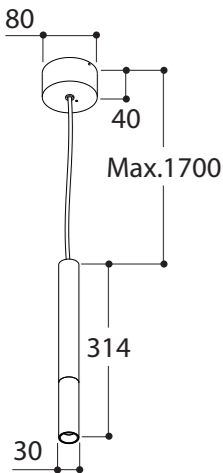

ref	NOBEL PI CI	DESCRIPTION
418120	NOBEL PI CI 2700K	CHROME - BLACK MAINSCORD
418126	NOBEL PI CI 2700K	TEXT BLACK - RED MAINSCORD
418193	NOBEL PI CI 2700K	TEXT BLACK/RED - RED MAINSCORD
418102	NOBEL PI CI 2700K	TEXT BLACK - BLACK MAINSCORD
418195	NOBEL PI CI 2700K	TEXT BLACK/WHITE - PIEDPOULE MAINSCORD
418119	NOBEL PI CI 2700K	TEXT BLACK/CHROME - BLACK MAINSCORD
418196	NOBEL PI CI 2700K	TEXT BLACK + GOLD - BLACK MAINSCORD
418118	NOBEL PI CI 2700K	TEXT WHITE - WHITE MAINSCORD
418134	NOBEL PI CI 2700K	TEXT WHITE - RED MAINSCORD
418197	NOBEL PI CI 2700K	TEXT WHITE/BLACK - PIEDPOULE MAINSCORD
418194	NOBEL PI CI 2700K	TEXT WHITE + BLACK FOCUS + BLACK MAINSCORD
418127	NOBEL PI CI 2700K	TEXT RED - RED MAINSCORD
418156	NOBEL PI CI 2700K	CU29 + TEXT BLACK FOCUS - BLACK MAINSCORD
418157	NOBEL PI CI 2700K	TEXT BLACK + CU29 - BLACK MAINSCORD
418113	NOBEL PI CI 2700K	GOLD 24K - BLACK MAINSCORD
418426	NOBEL PI CI 2700K	OAK + TEXT BLACK - BLACK MAINSCORD
418447	NOBEL PI CI 2700K	OAK + TEXT WHITE - WHITE MAINSCORD
418450	NOBEL PI CI 2700K	OAK + COPPER + BLACK MAINSCORD
418415	NOBEL PI CI 2700K	OAK + GOLD 24K - BLACK MAINSCORD
418110	NOBEL PI CI 3000K	CHROME - BLACK MAINSCORD
418116	NOBEL PI CI 3000K	TEXT BLACK - RED MAINSCORD
418183	NOBEL PI CI 3000K	TEXT BLACK/RED - RED MAINSCORD
418112	NOBEL PI CI 3000K	TEXT BLACK - BLACK MAINSCORD
418185	NOBEL PI CI 3000K	TEXT BLACK/WHITE - PIEDPOULE MAINSCORD
418109	NOBEL PI CI 3000K	TEXT BLACK/CHROME - BLACK MAINSCORD
418186	NOBEL PI CI 3000K	TEXT BLACK + GOLD - BLACK MAINSCORD
418108	NOBEL PI CI 3000K	TEXT WHITE - WHITE MAINSCORD
418124	NOBEL PI CI 3000K	TEXT WHITE - RED MAINSCORD
418187	NOBEL PI CI 3000K	TEXT WHITE/BLACK - PIEDPOULE MAINSCORD
418184	NOBEL PI CI 3000K	TEXT WHITE + BLACK FOCUS + BLACK MAINSCORD
418117	NOBEL PI CI 3000K	TEXT RED - RED MAINSCORD
418146	NOBEL PI CI 3000K	CU29 + TEXT BLACK FOCUS - BLACK MAINSCORD
418147	NOBEL PI CI 3000K	TEXT BLACK + CU29 - BLACK MAINSCORD
418103	NOBEL PI CI 3000K	GOLD 24K - BLACK MAINSCORD
418416	NOBEL PI CI 3000K	OAK + TEXT BLACK - BLACK MAINSCORD
418437	NOBEL PI CI 3000K	OAK + TEXT WHITE - WHITE MAINSCORD
418440	NOBEL PI CI 3000K	OAK + COPPER - BLACK MAINSCORD
418405	NOBEL PI CI 3000K	OAK + GOLD 24K - BLACK MAINSCORD

safe distance to object	- 0,1m -
lamptype	LUXEON M (400lm/429lm**)
fitting	NONE
watt	3,82W
voltage	230V AC - 50Hz
symbol	
gear	converter INCLUDED
ip/class	IP20 - class 1
application	Interior - ceiling mounted
orientability	not orientable
dimmability	not dimmable
weight	0.8
color temp	2700K / 3000K**
SDCM	3
CRI	80