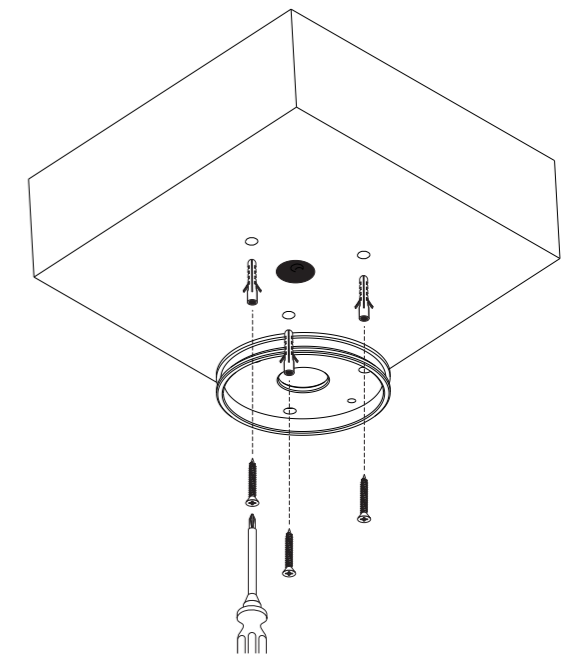

② Mount base on ceiling