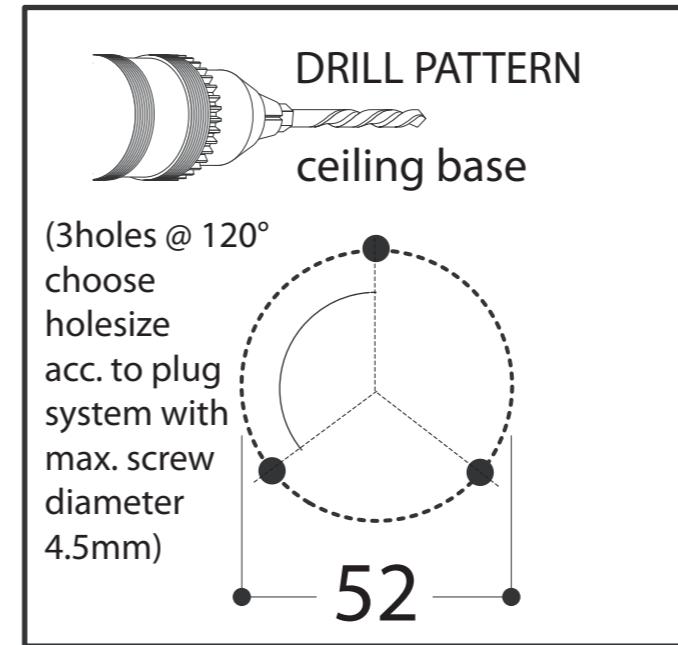

safe distance to object	- 0,1m -
lamptype	LUXEON M (400lm/429lm**)
fitting	NONE
watt	3,82W
voltage	230V AC - 50Hz
symbol	
gear	converter INCLUDED
ip/class	IP20 - class 1
application	Interior - ceiling mounted
orientability	not orientable
dimmability	not dimmable
weight	0.8
color temp	2700K / 3000K**
SDCM	3
CRI	80

① Make drillpattern in ceiling