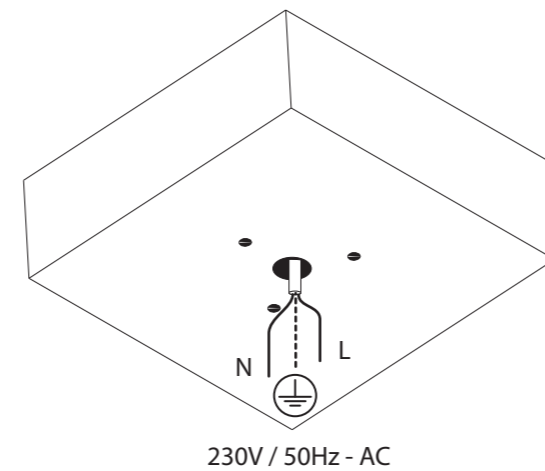

① Make drillpattern in ceiling