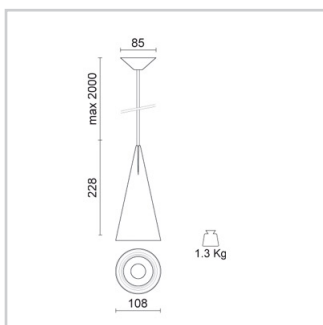

### Lighting specifications

Lamp description	: LED 1000lm 9.5W 3000K
Nominal lumens on thermal regime	: 1000
Efficiency L.O.R. (%)	: 89
Delivered lumens (lm)	: 890
Lamp wattage (W)	: 9.5
Color temperature (K)	: 3000
Average lamp life (h)	: L80B10 50.000
Photobiological risk group	: RG1

### Electrical Specifications

Wire	: Suspension cable in black fabric, 2 mt length.
Glow wire (°C)	: 850
Voltage (V)	: 220/240
Frequency (Hz)	: 50/60

### Weight and Dimensions

Width (mm)	: 108
Height (mm)	: 228
Weight (Kg)	: 1.3

### Optical Specifications

Aiming	: Fixed
Light distribution	: Symmetric
Light emission	: Direct
Light beam	: 60°
Note	: 20°, 38° (mirror metallized), 70° (white) optics are available on demand
Unified Glare Rating (U.G.R.)	: <14