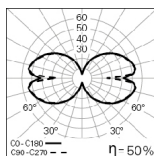

### PHOTOMETRY

OREO V In Ø650mm  
bLINE 4000K

OREO V In Ø970mm  
bLINE 4000K

OREO V In Ø1255mm  
bLINE 4000K

OREO V In Ø1540mm  
bLINE 4000K