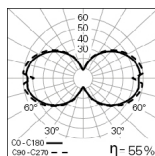

### PHOTOMETRY

OREO V In Ø650mm  
bLINE 4000K

OREO V In Ø970mm  
bLINE 4000K

OREO V In Ø1255mm  
bLINE 4000K

OREO V In Ø1540mm  
bLINE 4000K

### TO SPECIFY:

Circular LED luminaire, for vertical suspension. Extruded aluminium body with 35x35mm, epoxy polyester powder-coated. Available in 5 sizes (Ø650, 970, 1255, 1540 and 1955mm), with bLINE diffuser, opal polycarbonate clip-in diffuser. With inward light. Standard version in 4000K LED, CRI>90, 60.000h lifetime (@L80, B10, Ta 25 C) and without any visible power-supply cable. Ceiling rose available as recessed mounted with trim or trimless, or surface mounted, in on/off, dimmable DALI or with OmniaControl. 2700K, Tunable White and RGB White available as options. Available in 16 different colours. – as Roxo Lighting OREO V IN.