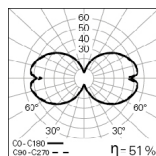

### PHOTOMETRY

OREO V In Ø650mm  
bLINE 4000K

OREO V In Ø970mm  
bLINE 4000K

OREO V In Ø1255mm  
bLINE 4000K

OREO V In Ø1540mm  
bLINE 4000K