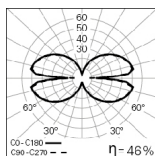

### PHOTOMETRY

OREO V In Ø650mm  
bLINE 4000K

OREO V In Ø970mm  
bLINE 4000K

OREO V In Ø1255mm  
bLINE 4000K

OREO V In Ø1540mm  
bLINE 4000K