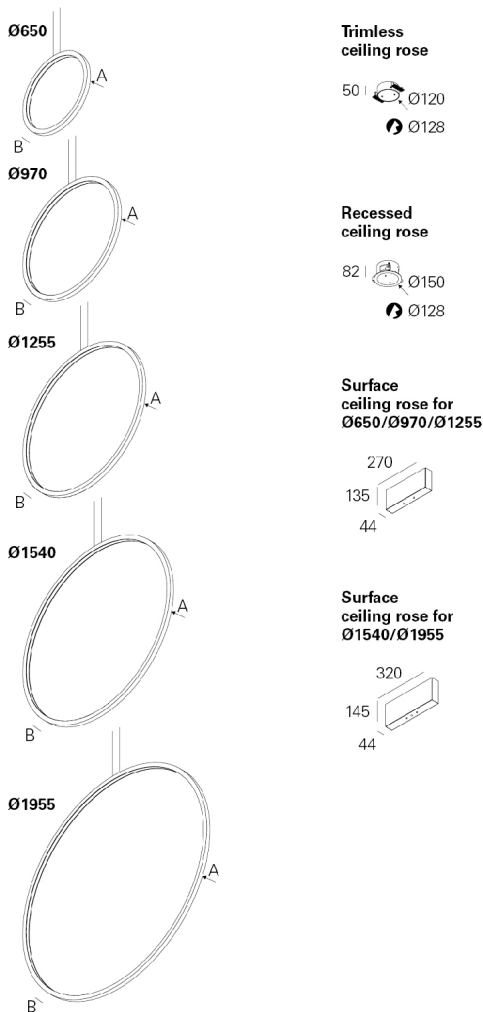

COLOUR / FINISH

Code	Description
W	White
G	Grey
B	Black
U	Blue
V	Green
T	Yellow
K	Red
N	Jungle
D	Golden eye
O	Sahara
L	Autumn
R	Rusty chain
C	Pure chocolate
1	Mist
9	Dark rock
I	Carbon

DIMENSIONS

OPTIONS

Colour temperature

	Order code
2700K	2000
Tunable White (3000K - 5700K)	T000
RGB White (2700K)	R000

• TW and RGBW are only available with OmniaControl.

Surface ceiling rose

	Order code
HF	9761
DALI	9762
OmniaControl (Voice/App)	9763

• To complete this option, please add ceiling rose colour.

Recessed ceiling rose

	Order code
HF	9764
DALI	9765
OmniaControl (Voice/App)	9766

• To complete this option, please add ceiling rose colour.

Trimless ceiling rose

	Order code
HF	9767
DALI	9768
OmniaControl (Voice/App)	9769

• To complete this option, please add ceiling rose colour.

We reserve the right to make technical changes without prior notice. Electrical/Optical data are subjected to a tolerance of +/-10%.