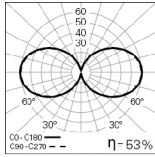

We reserve the right to make technical changes without prior notice. Electrical/Optical data are subjected to a tolerance of +/-10%.

PHOTOMETRY

OREO V Out Ø630mm
bLINE 4000K

OREO V Out Ø950mm
bLINE 4000K