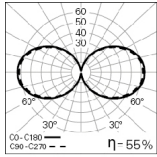

We reserve the right to make technical changes without prior notice. Electrical/Optical data are subjected to a tolerance of +/-10%.

PHOTOMETRY

OREO V Out Ø630mm
bLINE 4000K

OREO V Out Ø950mm
bLINE 4000K