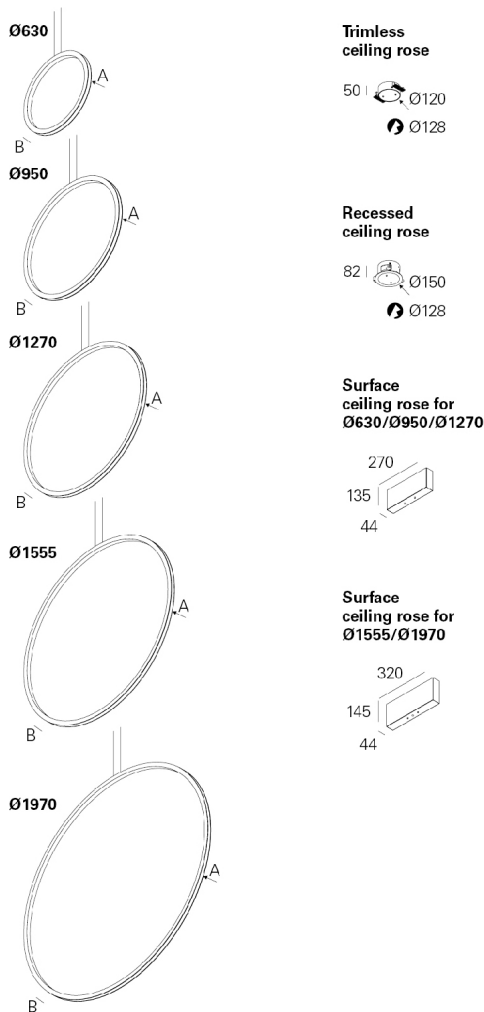

COLOUR / FINISH

Code	Description
W	White
G	Grey
B	Black
U	Blue
V	Green
T	Yellow
K	Red
N	Jungle
D	Golden eye
O	Sahara
L	Autumn
R	Rusty chain
C	Pure chocolate
1	Mist
9	Dark rock
I	Carbon

DIMENSIONS

Trimless ceiling rose

Recessed ceiling rose

Surface ceiling rose for Ø630/Ø950/Ø1270

Surface ceiling rose for Ø1555/Ø1970

OPTIONS

Colour temperature

	Order code
2700K	2000
Tunable White (3000K - 5700K)	T000
RGB White (2700K)	R000

• TW and RGBW are only available with OmniaControl.

Surface ceiling rose

	Order code
HF	9761
DALI	9762
OmniaControl (Voice/App)	9763

• To complete this option, please add ceiling rose colour.

Recessed ceiling rose

	Order code
HF	9764
DALI	9765
OmniaControl (Voice/App)	9766

• To complete this option, please add ceiling rose colour.

Trimless ceiling rose

	Order code
HF	9767
DALI	9768
OmniaControl (Voice/App)	9769

• To complete this option, please add ceiling rose colour.

We reserve the right to make technical changes without prior notice. Electrical/Optical data are subjected to a tolerance of +/-10%.