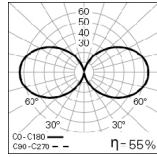

We reserve the right to make technical changes without prior notice. Electrical/Optical data are subjected to a tolerance of +/-10%.

PHOTOMETRY

OREO V Out Ø630mm
bLINE 4000K

OREO V Out Ø950mm
bLINE 4000K