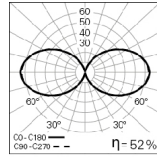

OREO V Out Ø1555mm
bLINE 4000K

TO SPECIFY:

Circular LED luminaire, for vertical suspension. Extruded aluminium body with 35x35 mm, epoxy polyester powder-coated. Available in 5 sizes (Ø630, 950, 1270, 1555 and 1970mm), with bLINE diffuser, opal polycarbonate clip-in diffuser. With outward light. Standard version in 4000K LED, CRI>90, 60.000h lifetime (@L80, B10, Ta 25 C) and without any visible power-supply cable. Ceiling rose available as recessed mounted with trim or trimless, or surface mounted, in on/off, dimmable DALI or with OmniaControl. 2700K, Tunable White and RGB White available as options. Available in 16 different colours. – as Roxo Lighting OREO V OUT.

We reserve the right to make technical changes without prior notice. Electrical/Optical data are subjected to a tolerance of +/-10%.