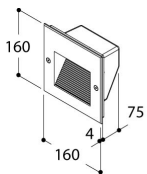

0,80kg IP65

Finish	2700K	3000K
TEXTURED BLACK	432026	432036
SILVER SAND	432029	432039
SILVER ANTHRACITE	432023	432033
TEXTURED GREY	432003	432013

Installation

Cutout Inst. Box	153X153 mm
Depth Inst. Box	105 mm