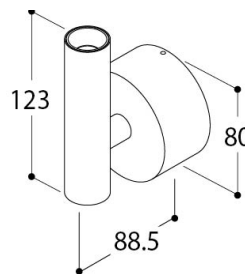

HABANA SINGLE BEAM CI

Pictures

Description

Habana is a family of elegant wall lights with different finishes, including black & gold and copper. The fixture can emit a cosy, indirect light both up and down or just up or down. The possibilities with this wall-mounted fixture are therefore endless. The cylindrical-shaped fixture is subtle in its design, but powerful in its light output.

Specifications (467296)

| | | | |
|-----------------------|-----------------|------------|------------------------|
| Colour temperature: | 2700K | Weight: | 0,40 kg |
| Beam angle: | 36° | Rotatable: | nvt |
| Input: | 230V 50-60Hz AC | Tiltable: | nvt |
| Lumen output (net): | 1 x 340 | Wattage: | 1 x 3,82W |
| Lumen output (gross): | 1 x 400 | Converter: | Converter incorporated |
| Colour display: | 90 | | |
| Location: | Indoor | | |
| Application: | Wall | | |