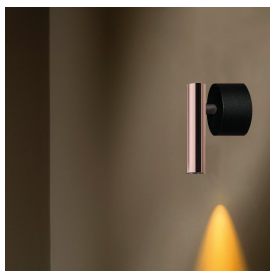

HABANA SINGLE BEAM CI

Pictures

Description

Habana is a family of elegant wall lights with different finishes, including black & gold and copper. The fixture can emit a cosy, indirect light both up and down or just up or down. The possibilities with this wall-mounted fixture are therefore endless. The cylindrical-shaped fixture is subtle in its design, but powerful in its light output.

Specifications (467296)

| | | | |
|-----------------------|-----------------|------------|------------------------|
| Colour temperature: | 2700K | Weight: | 0,40 kg |
| Beam angle: | 36° | Rotatable: | nvt |
| Input: | 230V 50-60Hz AC | Tiltable: | nvt |
| Lumen output (net): | 1 x 340 | Wattage: | 1 x 3,82W |
| Lumen output (gross): | 1 x 400 | Converter: | Converter incorporated |
| Colour display: | 90 | | |
| Location: | Indoor | | |
| Application: | Wall | | |