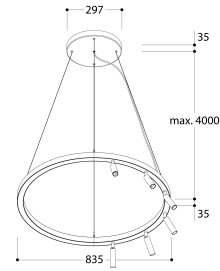

RINGO 835 180° 6x M10

Pictures

Specifications (297226)

Location:	Indoor	Weight:	2,60 kg
Application:	Ceiling		

Finishes

Finish

TEXTURED BLACK
TEXTURED WHITE

EAN Codes